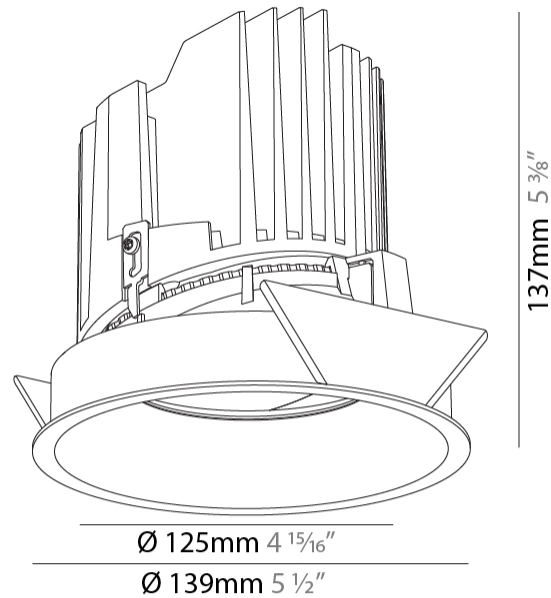

GENERAL

Series: Bioniq
Subseries: Bioniq Round Semi Adjustable
Brand: Prolight
Division: Architectural
Mounting Type: Recessed
Mounting Location: Ceiling
Subcategory: Downlight

PHYSICAL

Shape: Round
Diameter (mm): 139
Diameter (in): 5 1/2
Height (mm): 137
Height (in): 5 3/8
Ceiling Thickness (mm): 10 / 12.5 / 15
Ceiling Thickness (in): 3/8 or 1/2 or 9/16
Min. Recessing Depth (mm): 150
Min. Recessing Depth (in): 5 7/8
Light Distribution: Adjustable / Downlight
Weight (kg): 0.856
Weight (lbs): 1.89
Fixture Finish: SSR / BKV / CWI / CRY / HAB / UFT / ITA / RUA / FTG / MYG / LOD / PUS / FRO / FUP / KIA / POP / BLS / SPG / MEY / GOH / GUM / CHC / COM / ABZ / JAG / OBR / MOS / ROR
Fixture Material: Aluminum Die Cast
Cut-out Measurements: 130mm / 5 1/8"

LED

Number of LEDs: 1
Color Temperature (°K): 2700 / 3000 / 3500 / 4000
Max. Delivered Lumen (lm): 2030 / 2080 / 2185 / 2230
Nominal Lumen (lm): 3210 / 3290 / 3459 / 3530
CRI: >90 CRI
Efficiency (%): 0.631
Lamp Life (hrs): 50000

OPTICAL

Reflector: 20 / 40 / 60
Adjustability: Rotational 355°; Tilt 10°

RATINGS AND CERTIFICATIONS

Certified By: Certified for North American Standards
IP rating: IP20

BIONIQ ROUND SEMI ADJUSTABLE RECESSED